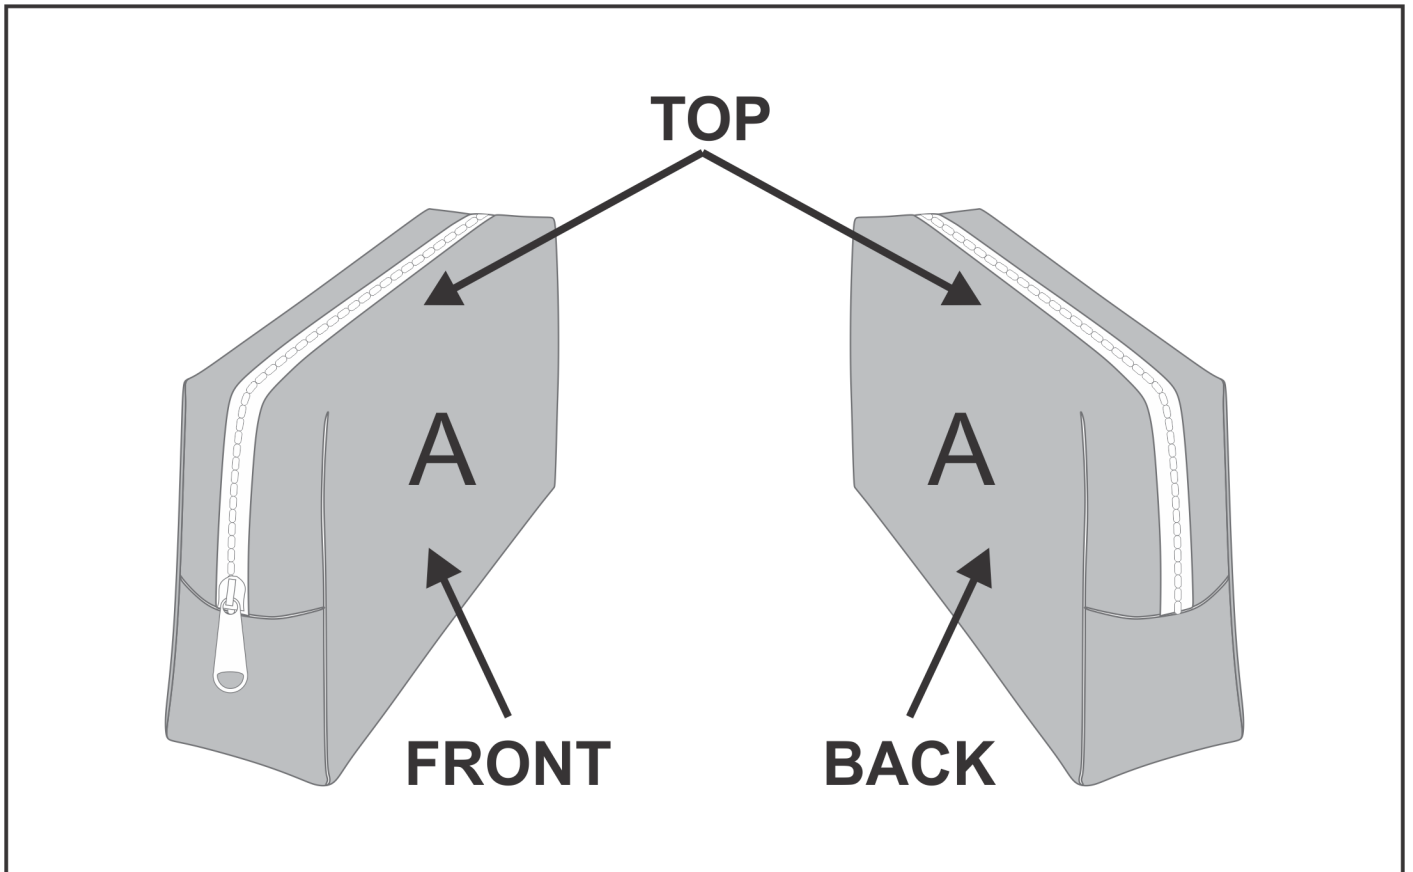

SG-HP-69-G

PPS Hoppla Mandy Toiletry Bag

Need to know:

- Includes 1-Position Sublimation (setup fees apply)
- **Please Note: We cannot guarantee 100% logo Alignment on all Brandable Panels.**

Branding Options:

Position A

1. Custom Sublimation A (CPSUB-A)
Full Colour
Size: 400mm wide x 480mm high